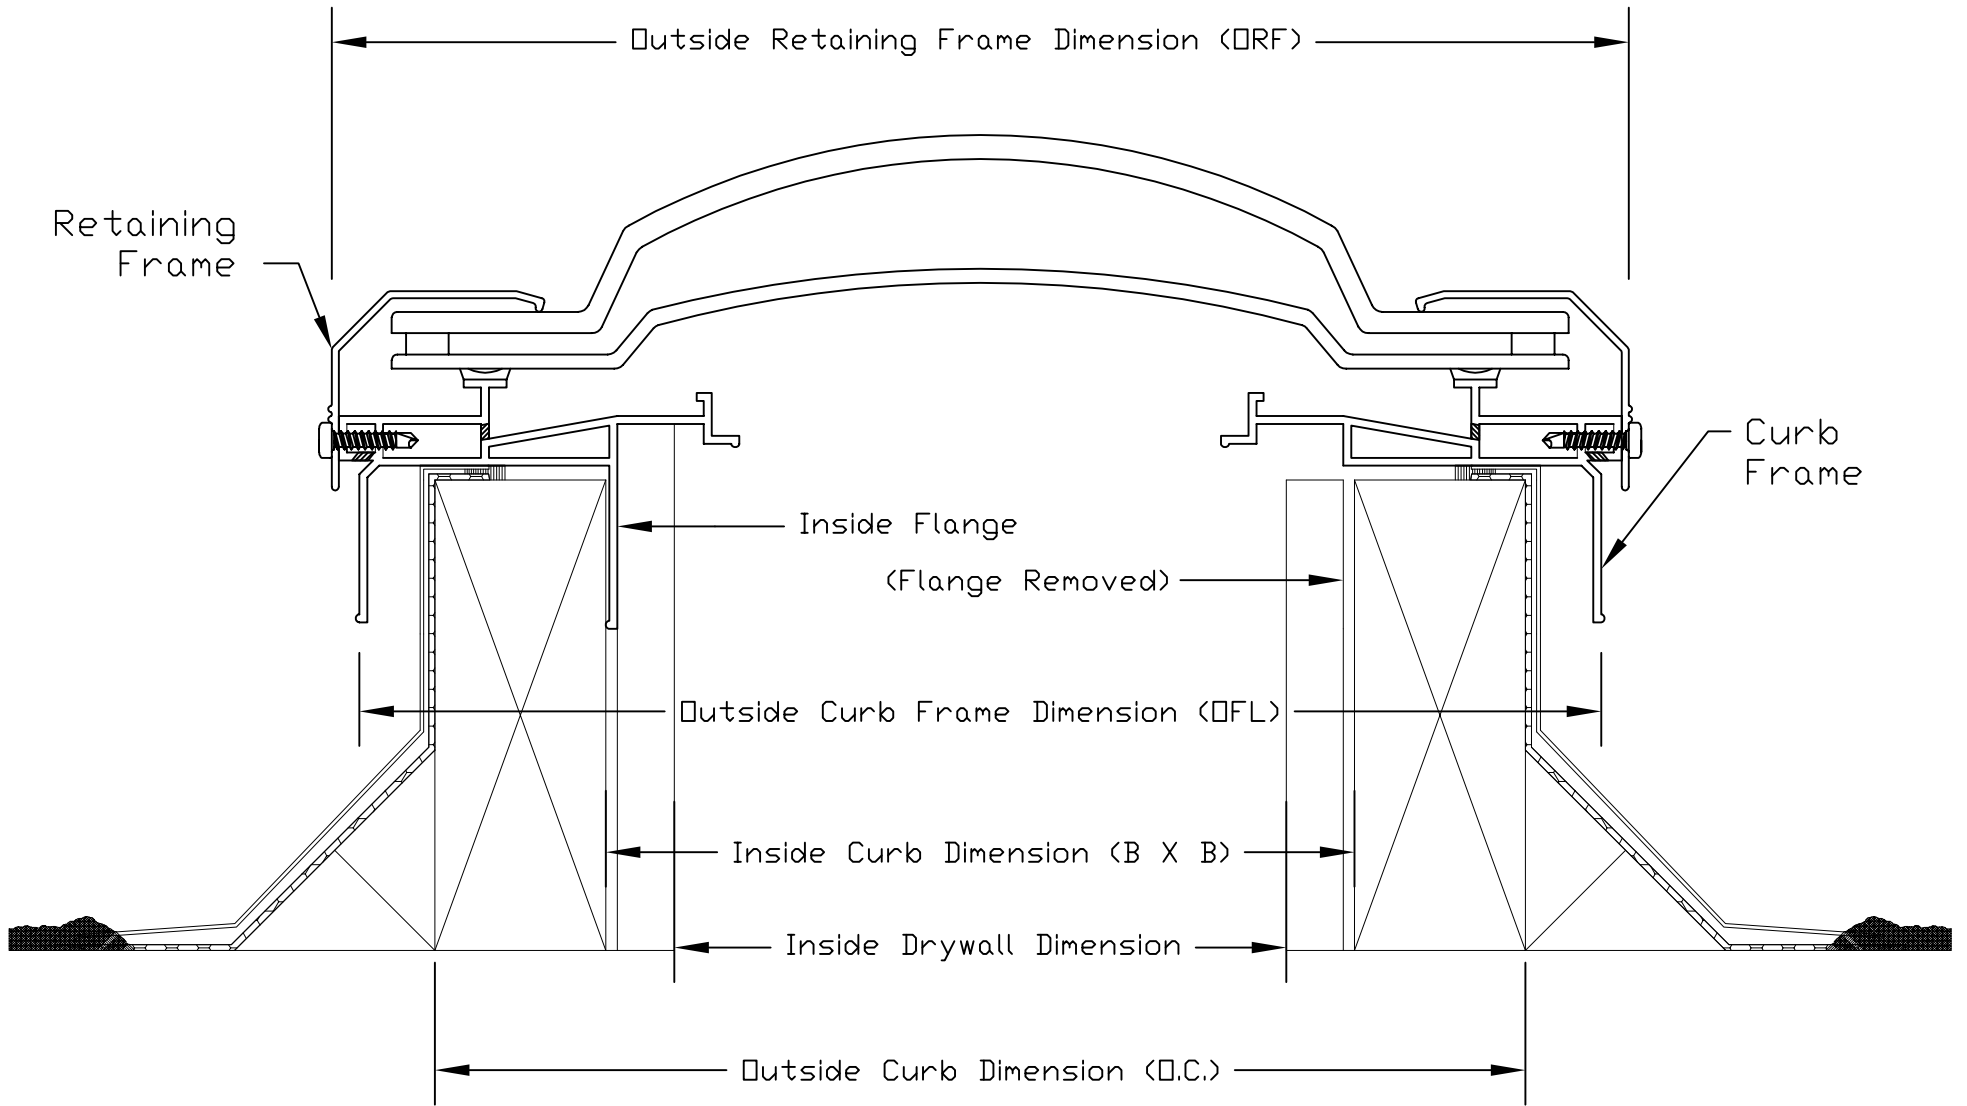

CURB MOUNT SKYLIGHT MEASUREMENT DETAILS FOR FLAT OR SLOPED ROOFS

Required Dimension

SELF-FLASHING SKYLIGHT MEASUREMENT DETAILS FOR HIGH SLOPED ROOFS ONLY